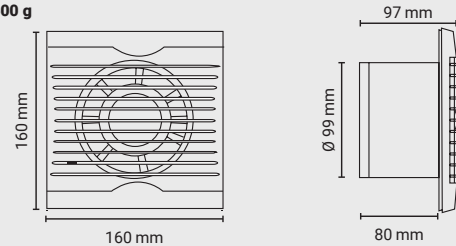

## ACCESSORIES

Description	Ref. no.	Details
Wall grille with shutter Ø 100 mm white	1304.0015	P. 64

## DIMENSIONS

Weight: 600 g